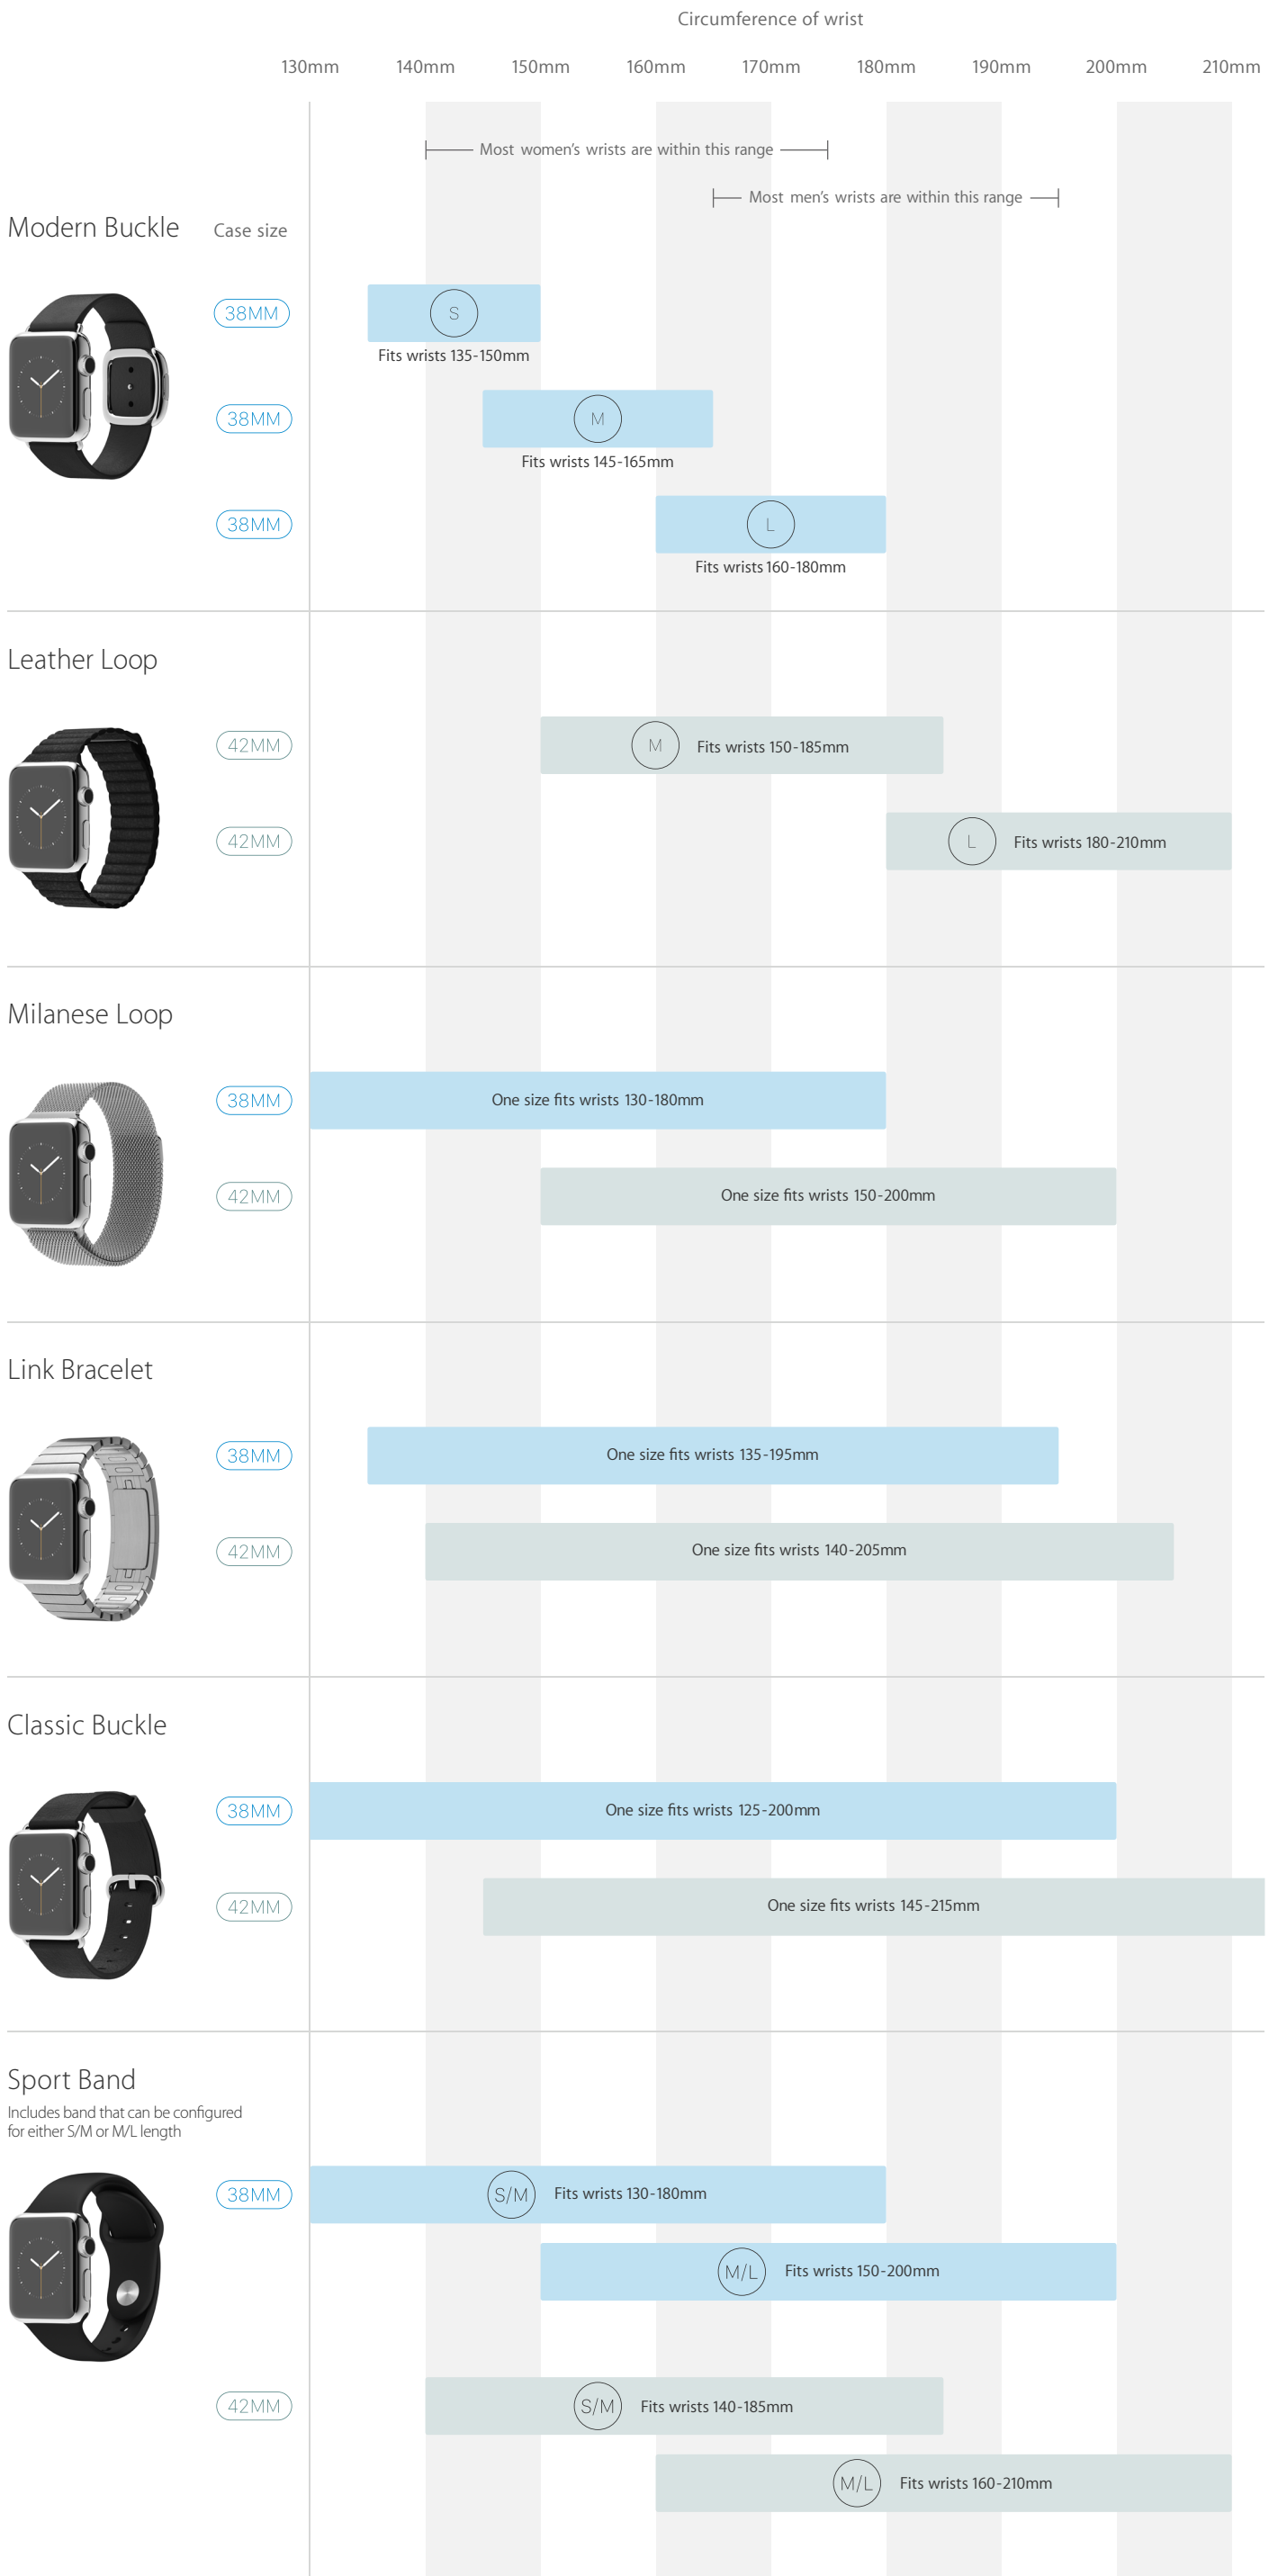

Apple WATCH

Sizing guide

Case sizes

38MM

Height: 38.6mm
Width: 33.3mm
Depth: 10.5mm

42MM

Height: 42.0mm
Width: 35.9mm
Depth: 10.5mm

Band sizes

Note: Actual fit may vary and the graphics shown are not to scale.