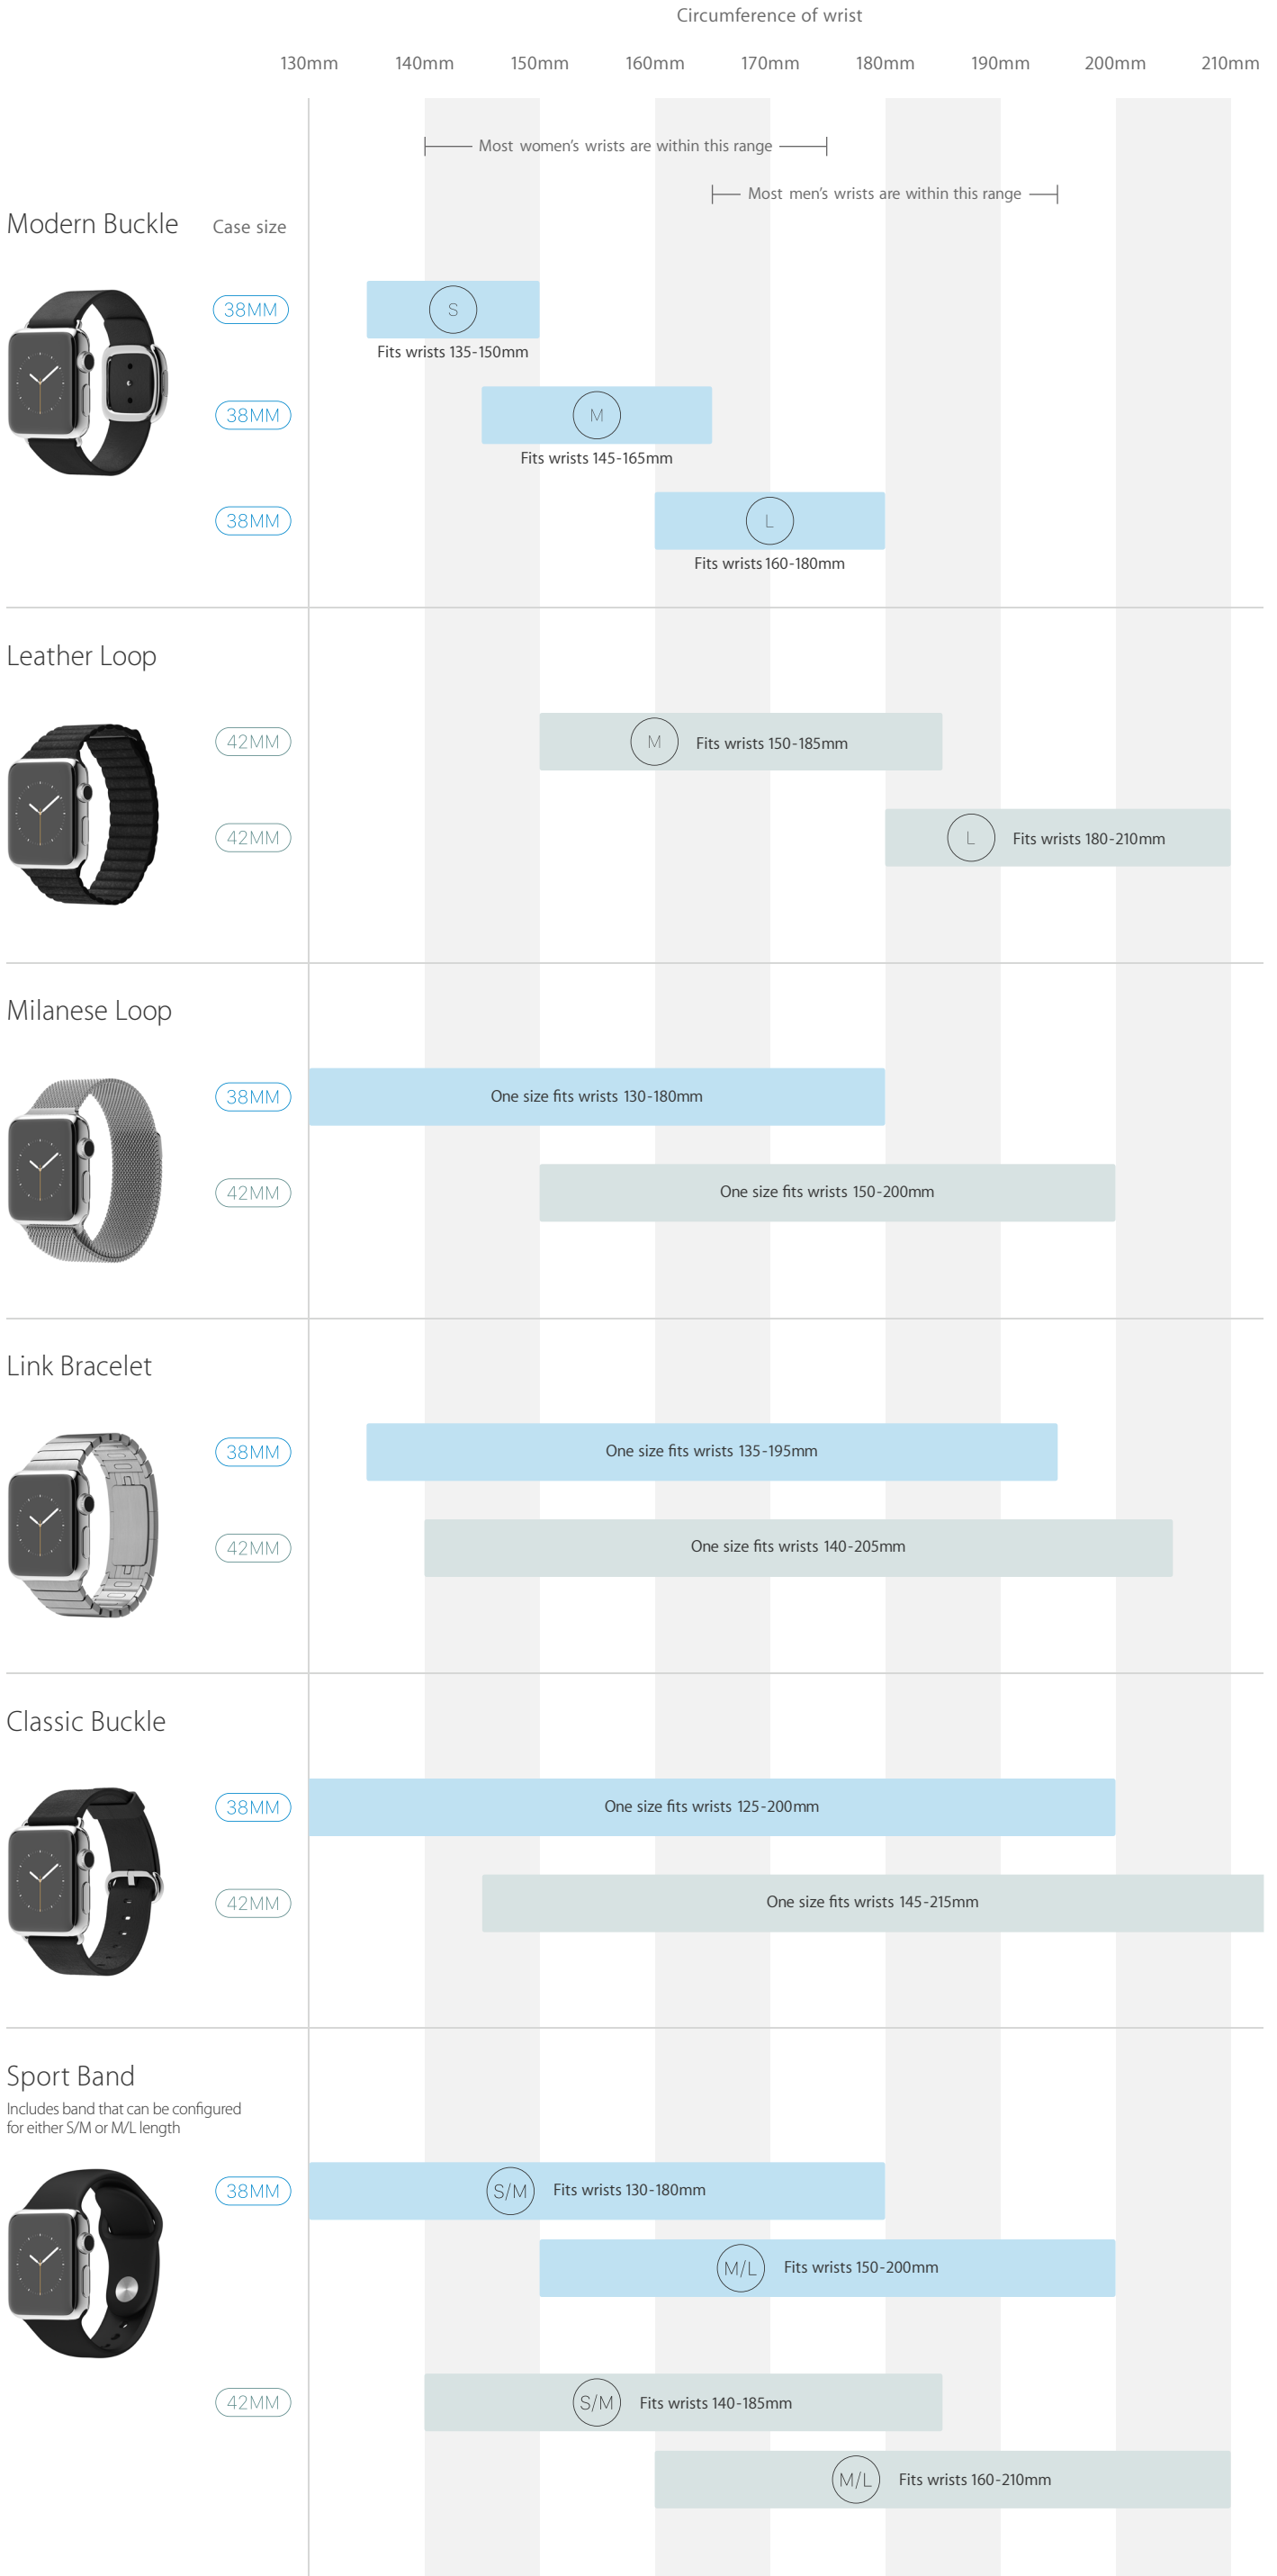

Apple WATCH

Sizing guide

Case sizes

38MM

Height: 38.6mm
Width: 33.3mm
Depth: 10.5mm

42MM

Height: 42.0mm
Width: 35.9mm
Depth: 10.5mm

Band sizes

Note: Actual fit may vary and the graphics shown are not to scale.